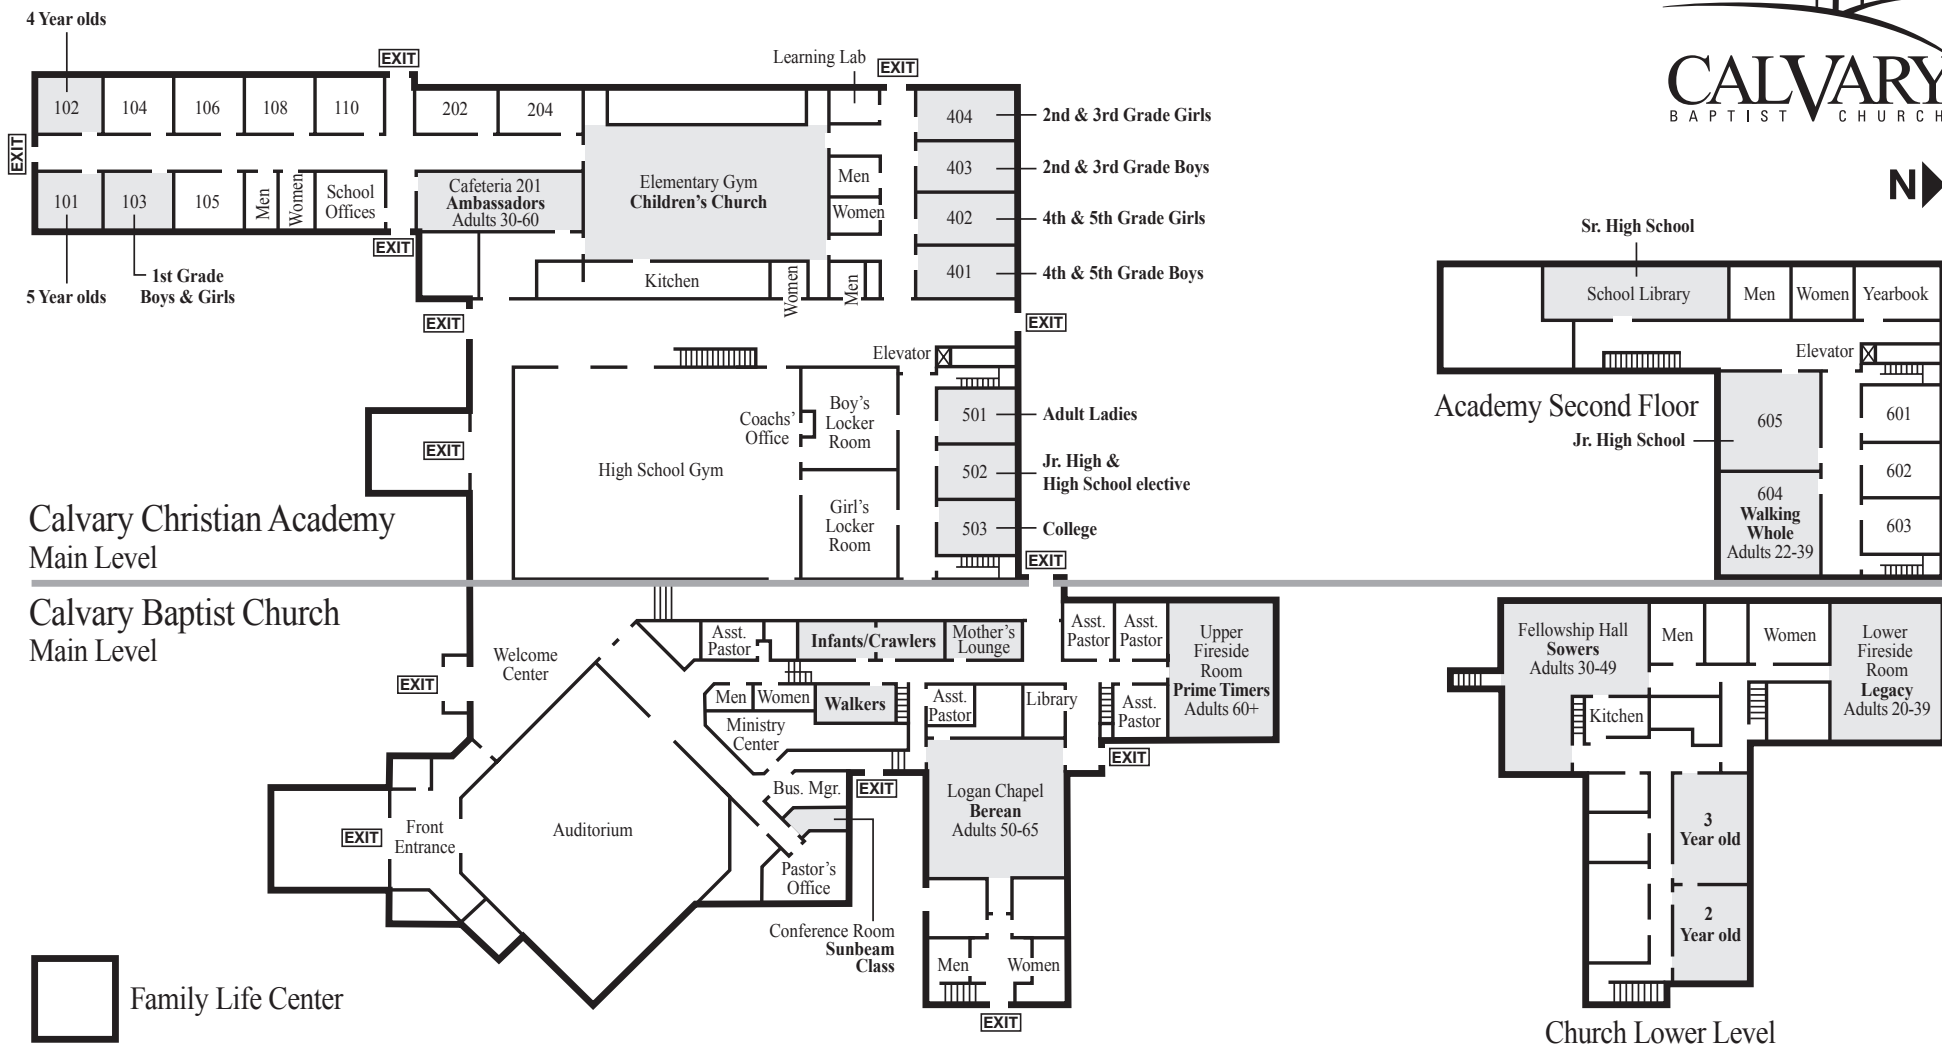

Sunday School and Adult Bible Fellowship class locations – following morning service

Sunday School and Adult Bible Fellowship class locations

Age	Location	Room	Age	Location	Room	Age	Location	Room
Nursery - Infant	Church Main Level		2nd & 3rd Grade Girls	Academy – North	403	Adults 20 to 39	Lower Fireside Room	
Nursery - Crawlers	Church Main Level		4th & 5th Grade Boys	Academy – North	401	Adults 30 to 49	Fellowship Hall	
Nursery - Walkers	Church Main Level		4th & 5th Grade Girls	Academy – North	402	Adults 30 to 60	Cafeteria	201
2 Year old	Church Lower Level		Jr. & Sr. High School elective	Academy – North	502	Adults 50 to 65	Logan Chapel	
3 Year old	Church Lower Level		Jr. High School	Academy – 2nd Floor	605	Adults 60 +	Upper Fireside Room	
4 Year old	Academy – South	102	Sr. High School	Academy – Library		Adults – Sunbeam	Church Main Level	
5 Year old	Academy – South	101	College	Academy – North	503		Conference Room	
1st Grade Boys & Girls	Academy – South	108	Singles 22 to 39	Academy – North	604			
2nd & 3rd Grade Boys	Academy – North	404	Adult Ladies	Academy – North	501			